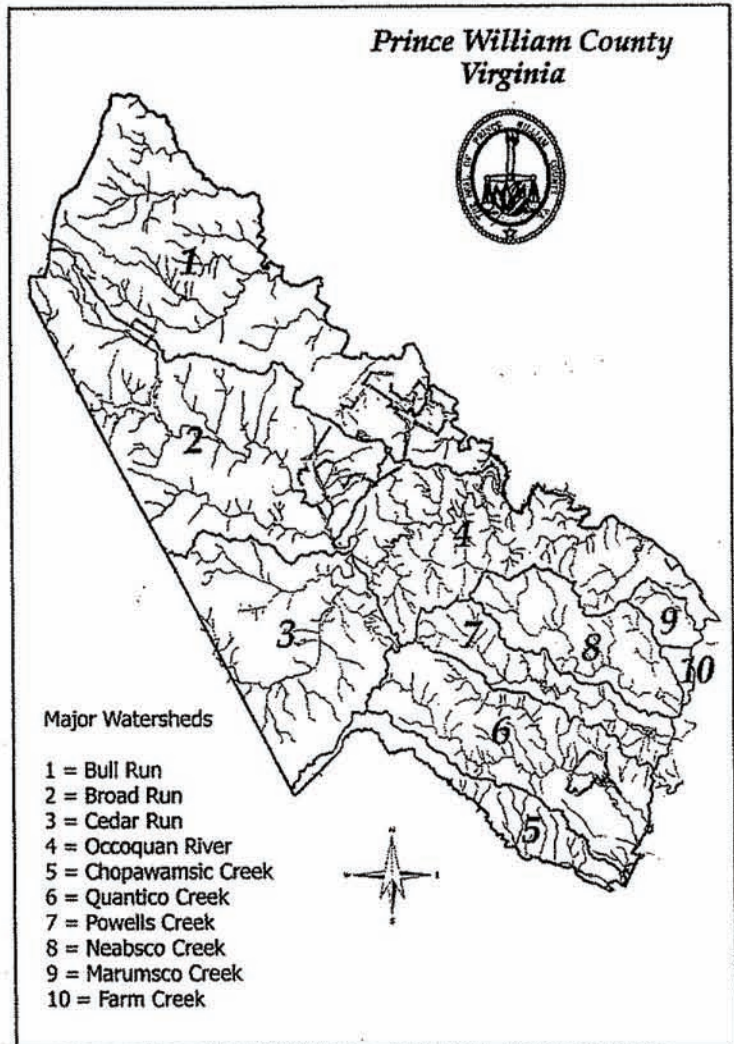

Where are You in Your Watershed?

A watershed is all the land that drains into a body of water. In your neighborhood all the land drains into a local stream. This stream flows into the Potomac River and then the Chesapeake Bay. Because we name the watershed for the body into which it drains, **we live in the Chesapeake Bay Watershed.**

The rivers flowing into the Bay are smaller watersheds or *sub-watersheds* of the Chesapeake Bay. The Potomac River is our sub-watershed.

The stream in your neighborhood flows into the Potomac River. The land draining into these streams can be called *stream watersheds*. The main stream watersheds in our County are: Marumsko Creek, Farm Creek, Powell's Creek, Neabsco Creek, Quantico Creek, Chapawamsic Creek, Bull Run, the Occoquan River, Broad Run, and Cedar Run.

Is there a stream near your home or school?

Where do you live in Prince William County? Draw an "X" there.

What *stream watershed* do you live in? _____

Color your stream watershed.

What is the **BIG** watershed you live in? _____ **BAY**

Draw a picture of a stream near your home.